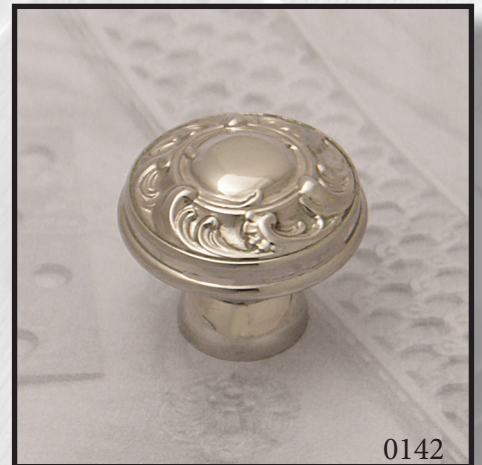

0138

0139

Plated Finishes

Available on both iron and brass products.

0140

Ant. Burnished Nickel

0141

Ant. Burnished Copper

0142

Silver

0140

0141

0142

Blacksmith Finishes

Blacksmith

living finish