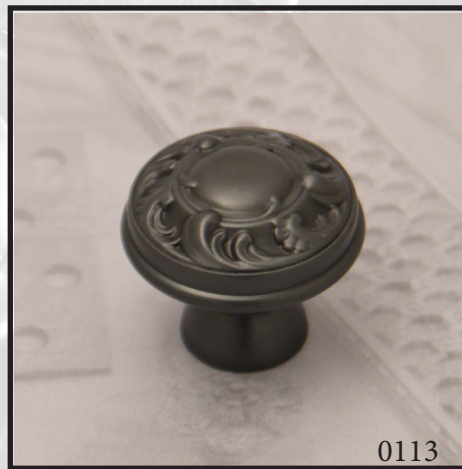

Semi-Polished

Satin Brass

Gold Tint

Coated Antique Brass

Brass Finishes

Old Bronze

Antique Bronze

US10b