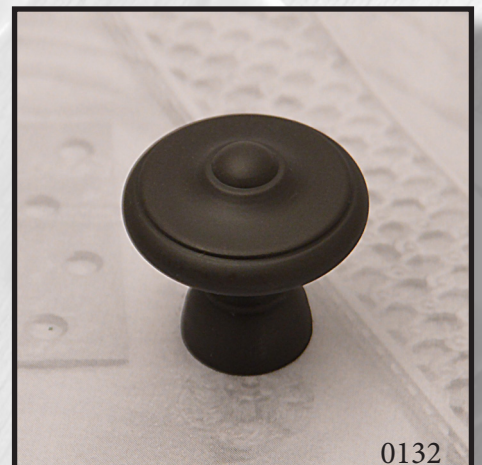

Semi-Polished

Satin Brass

Gold Tint

Coated Antique Brass

Brass Finishes

Old Bronze

Antique Bronze

US10b