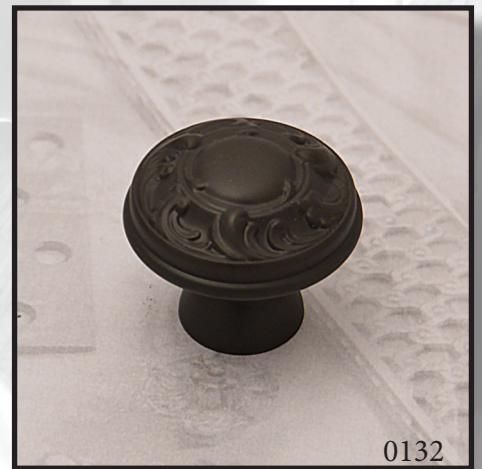

Semi-Polished

Satin Brass

Gold Tint

Coated Antique Brass

Brass Finishes

Old Bronze

Antique Bronze

US10b