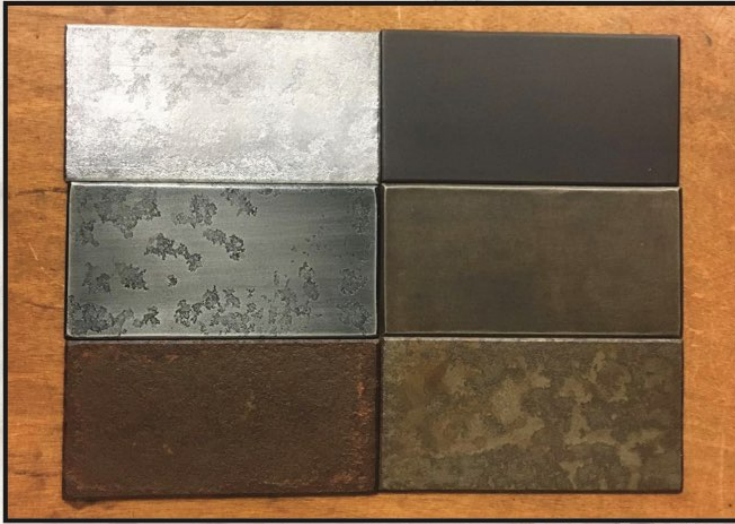

One of our many restoration projects. We brought back the shine to this very old brass hardware from a house in Santa Barbara that was built in the 1930's.

Before

After

E S F

Solid brass tables. The top table is in a golden bronze finish and bottom is an antique brass.

E S F

From old to new again.

Before

After

E S F

Black lacquer table resurfaced with a textured stainless steel.

Before

After

Registers and grills.

E S F

Brass polishing

E S F

Antique brass plate, Steel handle made to look like aged brass and various distressed patinas we can do on steel.

E S F

Custom polished antiqued brass, special order French trim set
and our Old Iron finish on steel.

The background of the entire page is a collection of various ornate hardware pieces, including hinges, knobs, and keys, arranged in a circular pattern. The items are primarily in shades of brass and silver, with intricate designs and textures. The text is centered over this background.