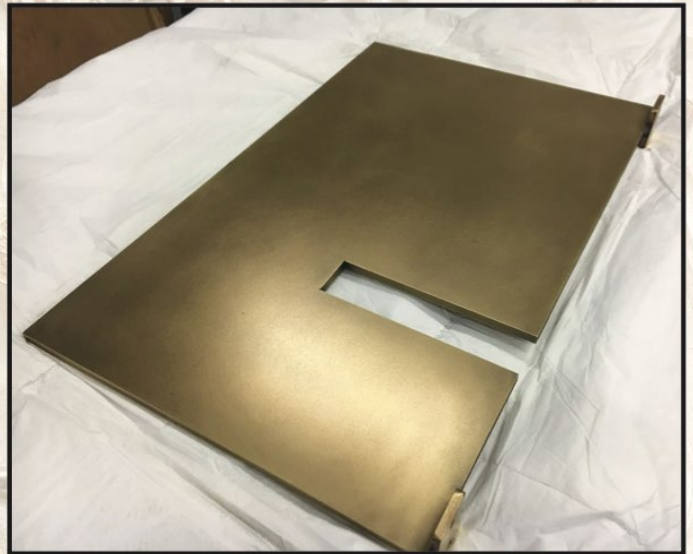

Registers and grills.

E S F

Brass polishing

E S F

Antique brass plate, Steel handle made to look like aged brass and various distressed patinas we can do on steel.

E S F

Custom polished antiqued brass, special order French trim set
and our Old Iron finish on steel.

The background of the entire page is a collection of various ornate hardware pieces, including hinges, knobs, and keys, arranged in a circular pattern. The items are primarily in shades of brass and silver, with intricate designs and textures. The text is centered over this background.