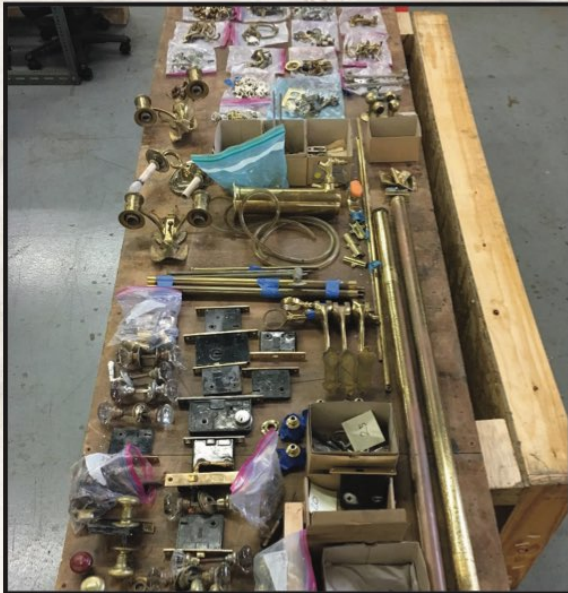

From the staff at E.H.F./Gerber Hinge Company.

This finish is not in our catalog but a customer asked if we could do a distressed bronze finish on solid brass and here is the result.

E S F

Custom hinge in polished nickel

One of our many restoration projects. We brought back the shine to this very old brass hardware from a house in Santa Barbara that was built in the 1930's.

Before

After

E S F

Solid brass tables. The top table is in a golden bronze finish and bottom is an antique brass.