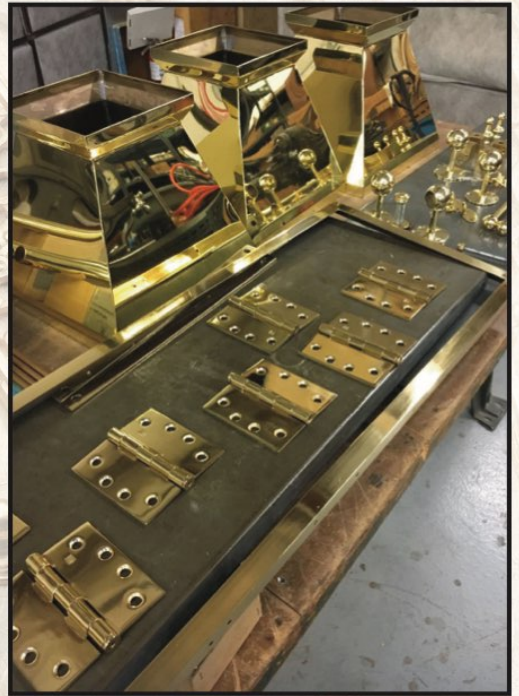

E S F

Brass polishing