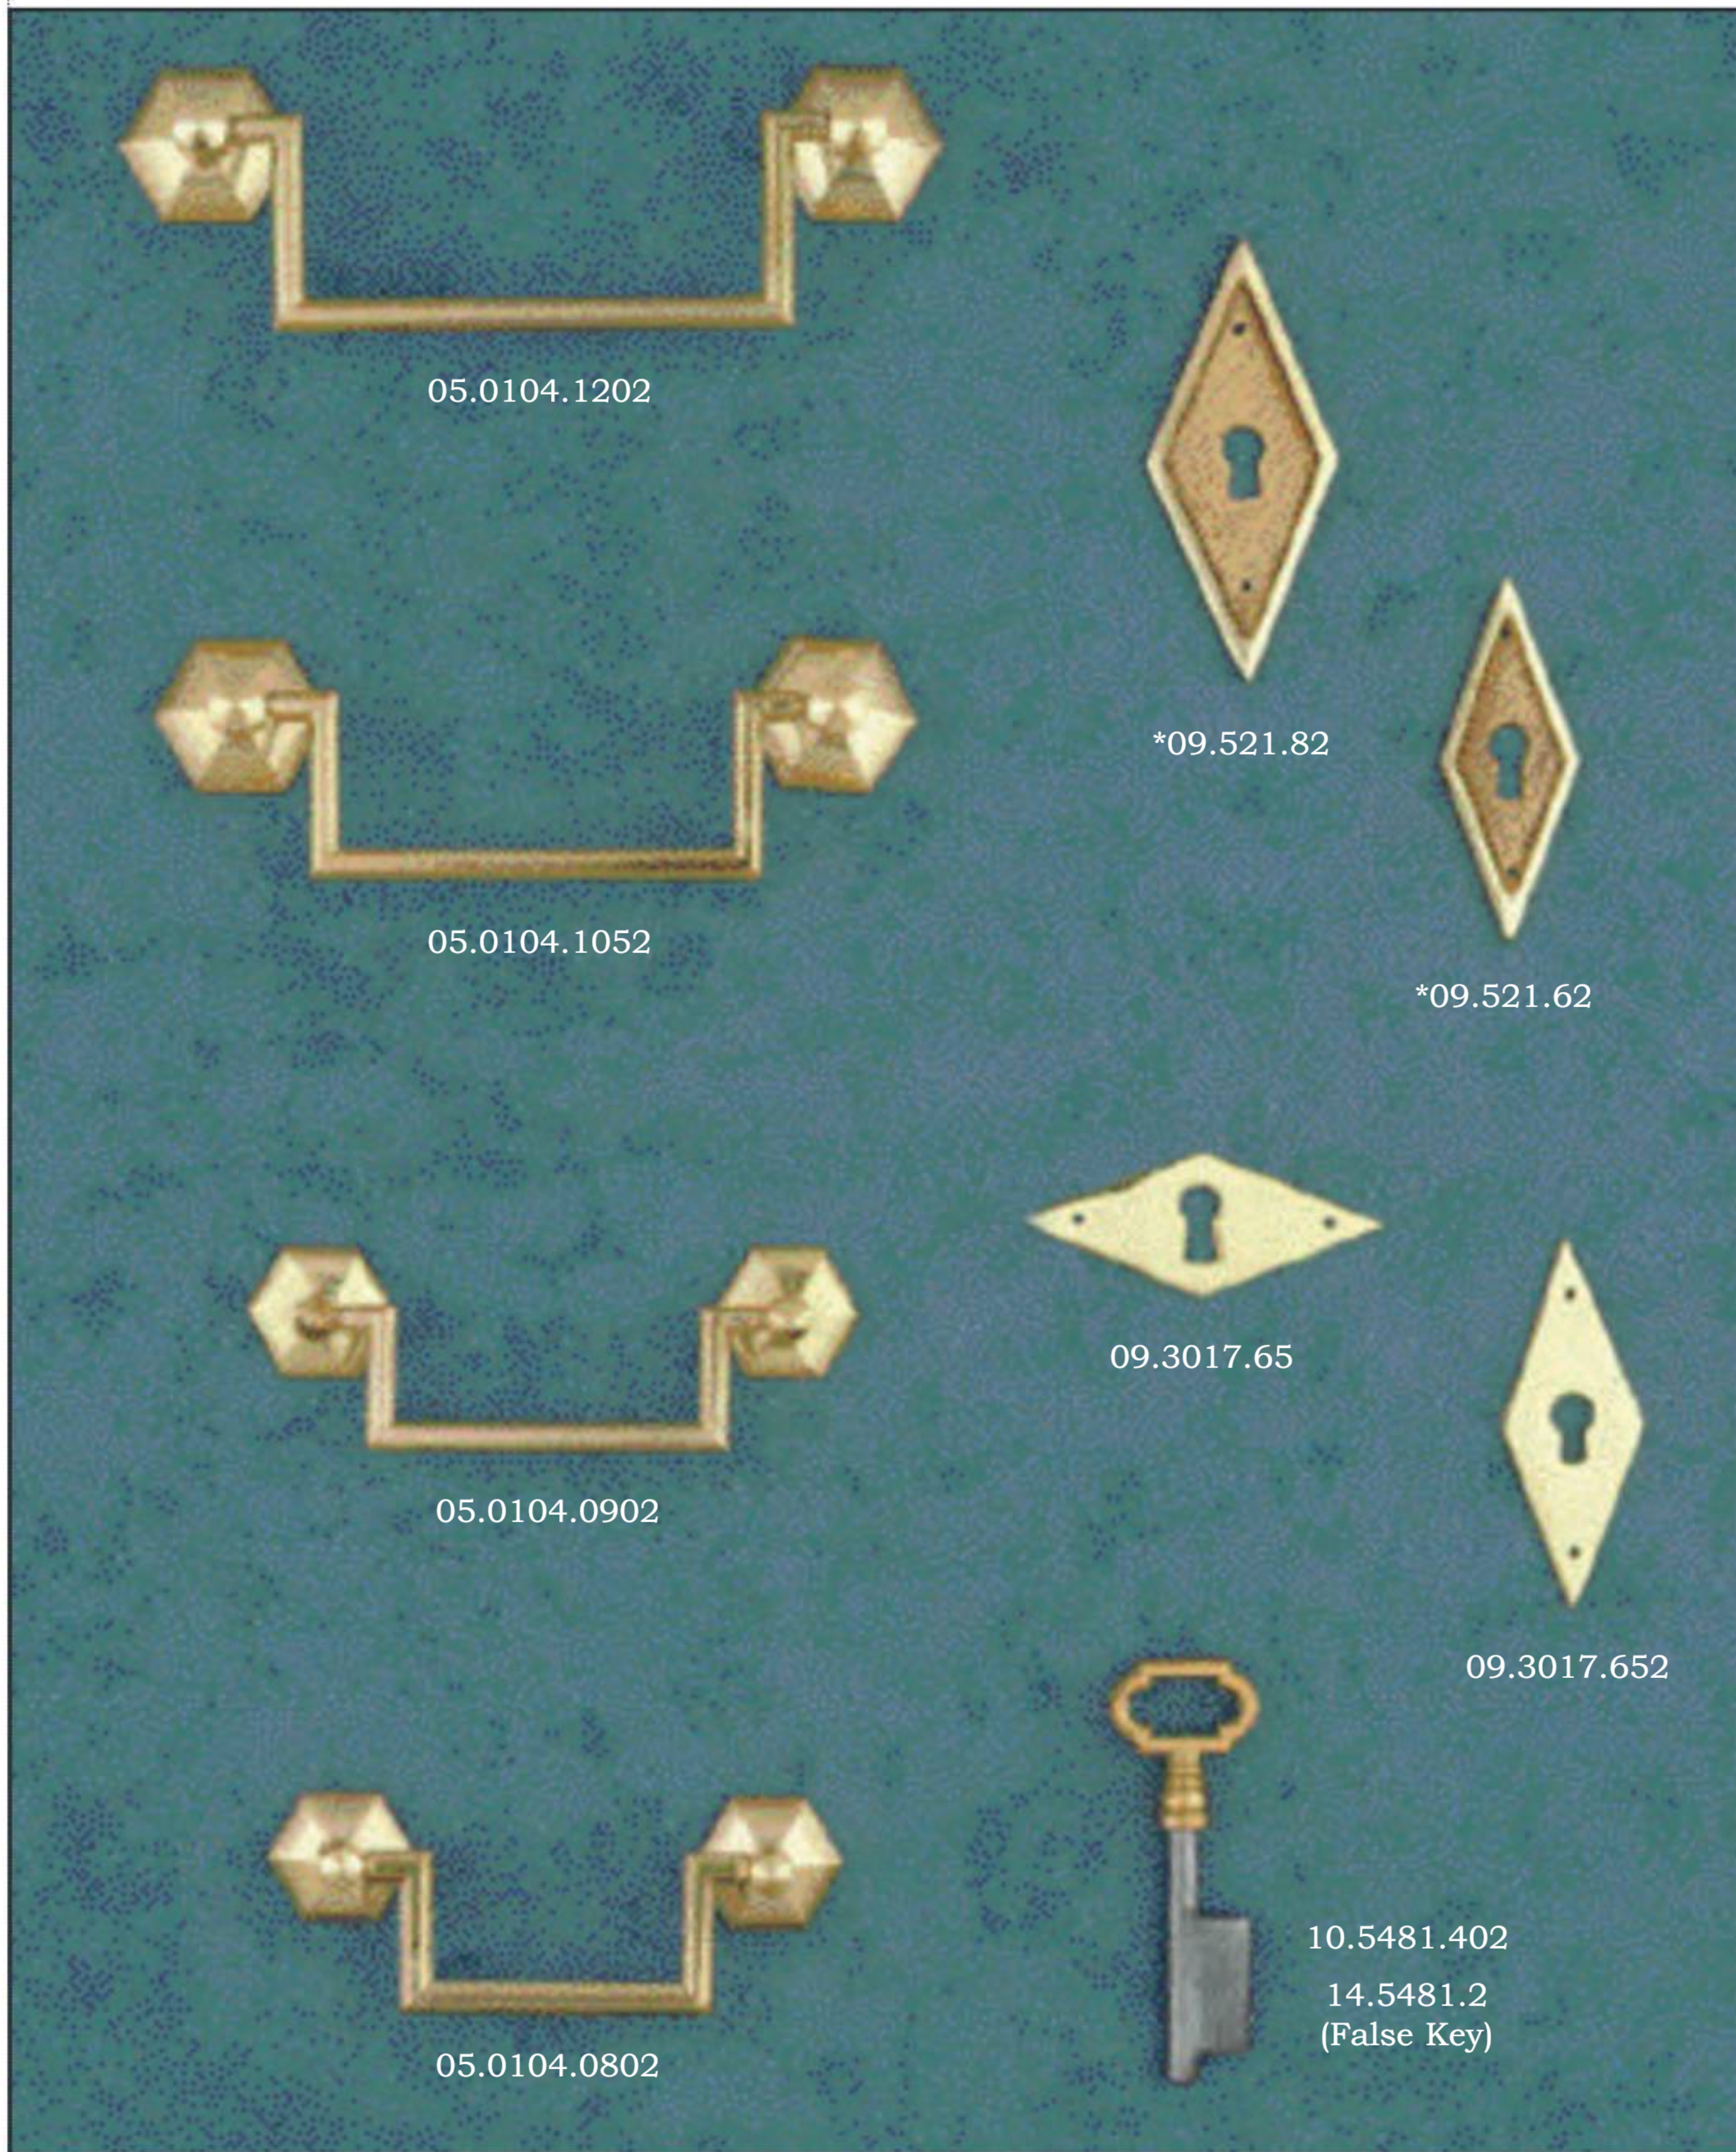

Polished Bronze

Louis XVI
Bronze Patina

Polished Bronze
w/ Lacquer

in millimeters

<p>09.1161.0222</p>  <p>Height: 22 Width: 65</p>	<p>09.1176.0252</p>  <p>Height: 25 Width: 140</p>	<p>09.1161.0652</p>  <p>Height: 65 Width: 22</p>	<p>09.1146.0552</p>  <p>Height: 55 Width: 27</p>
<p>09.1146.0272</p>  <p>Height: 27 Width: 55</p>	<p>09.1176.1402</p>  <p>Height: 140 Width: 25</p>	<p>09.1178.0752</p>  <p>Height: 75 Width: 22</p>	<p>09.1143.1052</p>  <p>Height: 105 Width: 21</p>
<p>09.1143.0212</p>  <p>Height: 21 Width: 105</p>			