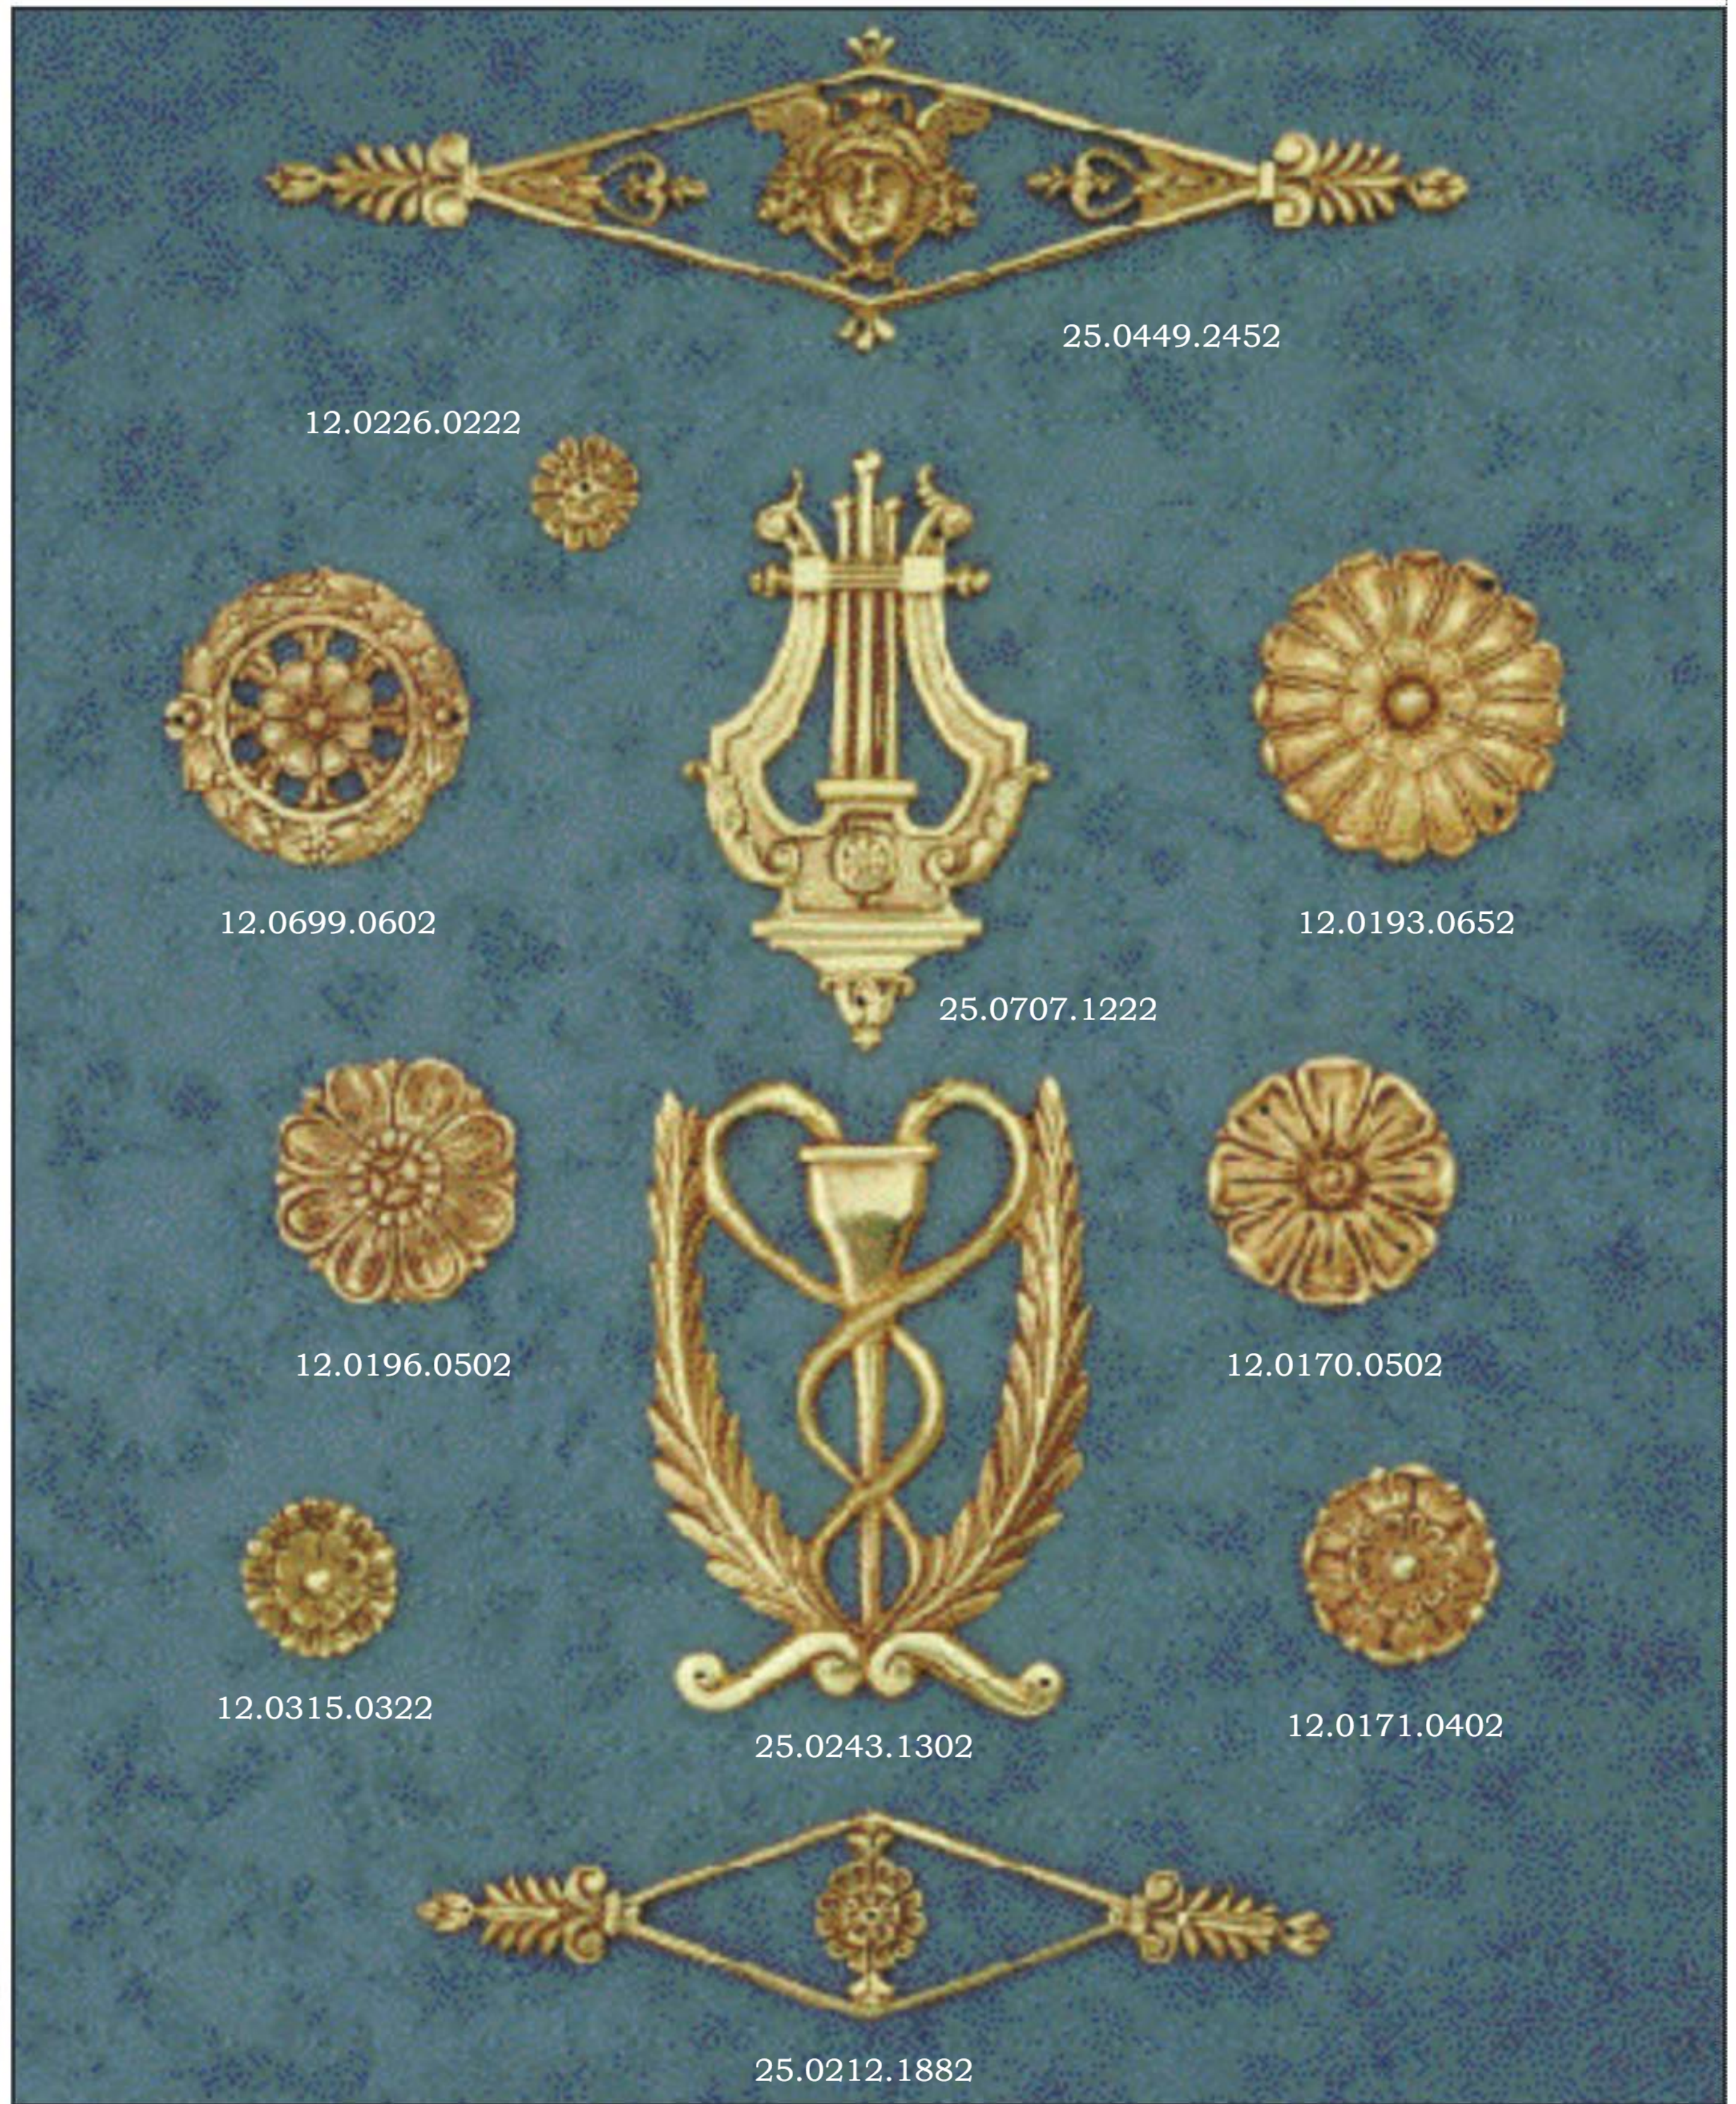

25.0863.3102

Height: **310**
Width: **80**

25.0211.1782

Height: **40**
Width: **178**

Polished Bronze

Louis XVI
Bronze Patina

Polished Bronze
w/Lacquer

in millimeters

25.0449.2452

Height: **65**
Width: **245**

12.0193.0652

Diam.: **65**

12.0315.0322

Diam.: **32**

12.0226.0222

Diam.: **22**