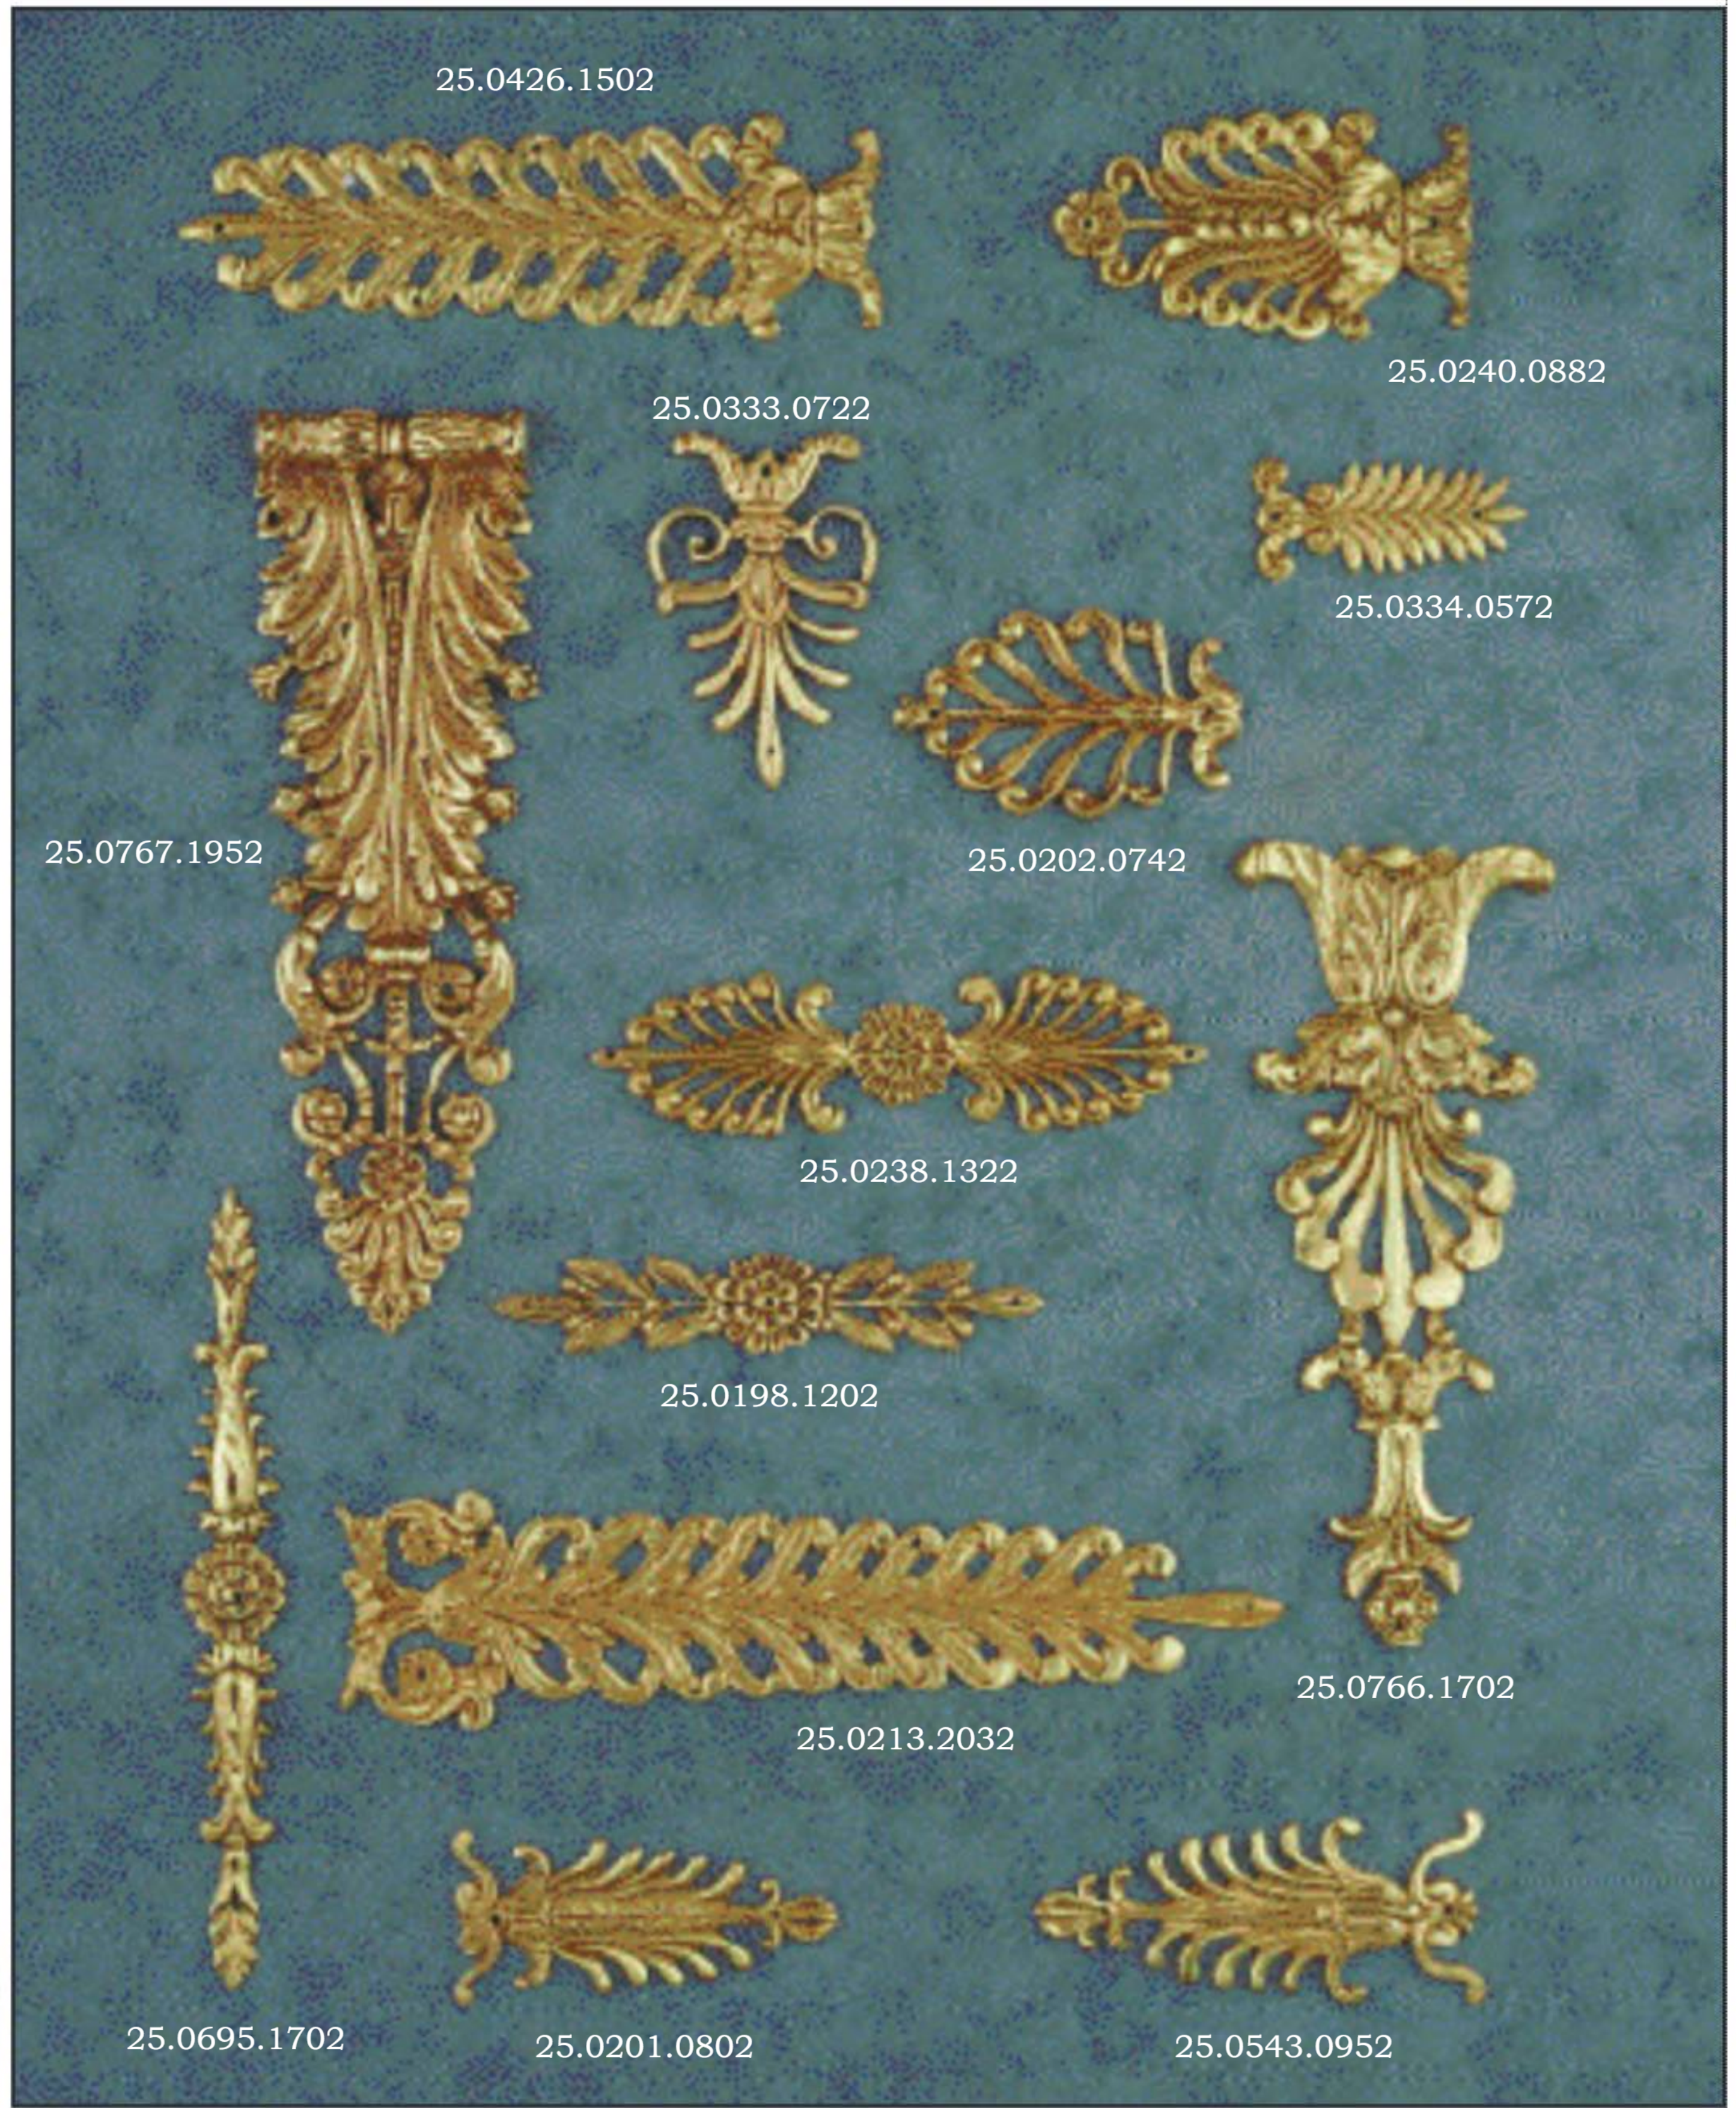

Polished Bronze

Louis XVI
Bronze Patina

Polished Bronze
w/ Lacquer

in millimeters

<p>25.0767.1952</p>  <p>Height: 195 Width: 55</p>	<p>25.0333.0722</p>  <p>Height: 72 Width: 49</p>	<p>25.0426.1502</p>  <p>Height: 48 Width: 150</p>	<p>25.0202.0742</p>  <p>Height: 45 Width: 74</p>	<p>25.0213.2032</p>  <p>Height: 50 Width: 203</p>
<p>25.0695.1702</p>  <p>Height: 170 Width: 21</p>	<p>25.0766.1702</p>  <p>Height: 170 Width: 67</p>	<p>25.0240.0882</p>  <p>Height: 48 Width: 88</p>	<p>25.0238.1322</p>  <p>Height: 35 Width: 132</p>	<p>25.0201.0802</p>  <p>Height: 37 Width: 80</p>
		<p>25.0334.0572</p>  <p>Height: 25 Width: 57</p>	<p>25.0198.1202</p>  <p>Height: 20 Width: 120</p>	<p>25.0543.0952</p>  <p>Height: 42 Width: 95</p>