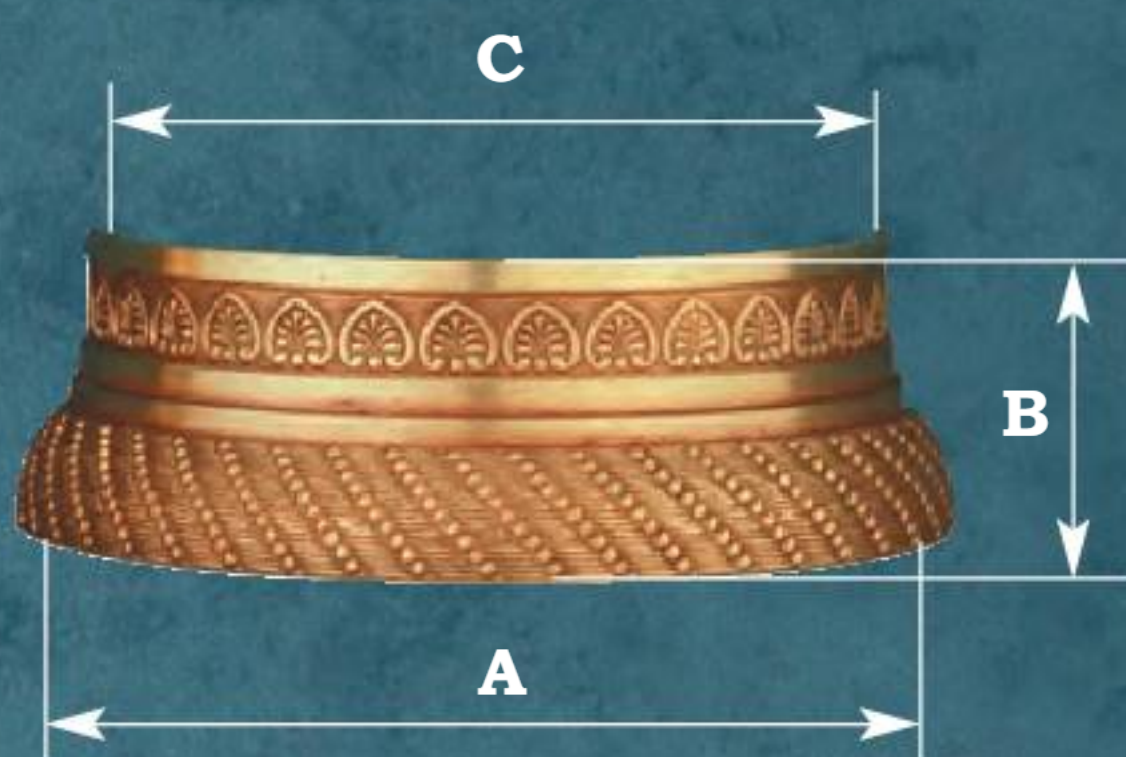

Base*

Référence	A (Base) Interior	B Height	C (Top) Interior
25.BASE.0402	50	20	40
25.BASE.0452	55	21	45
25.BASE.0502	60	22	50
25.BASE.0552	65	24	55
25.BASE.0602	70	25	60

*All MEASUREMENTS +/- 1mm