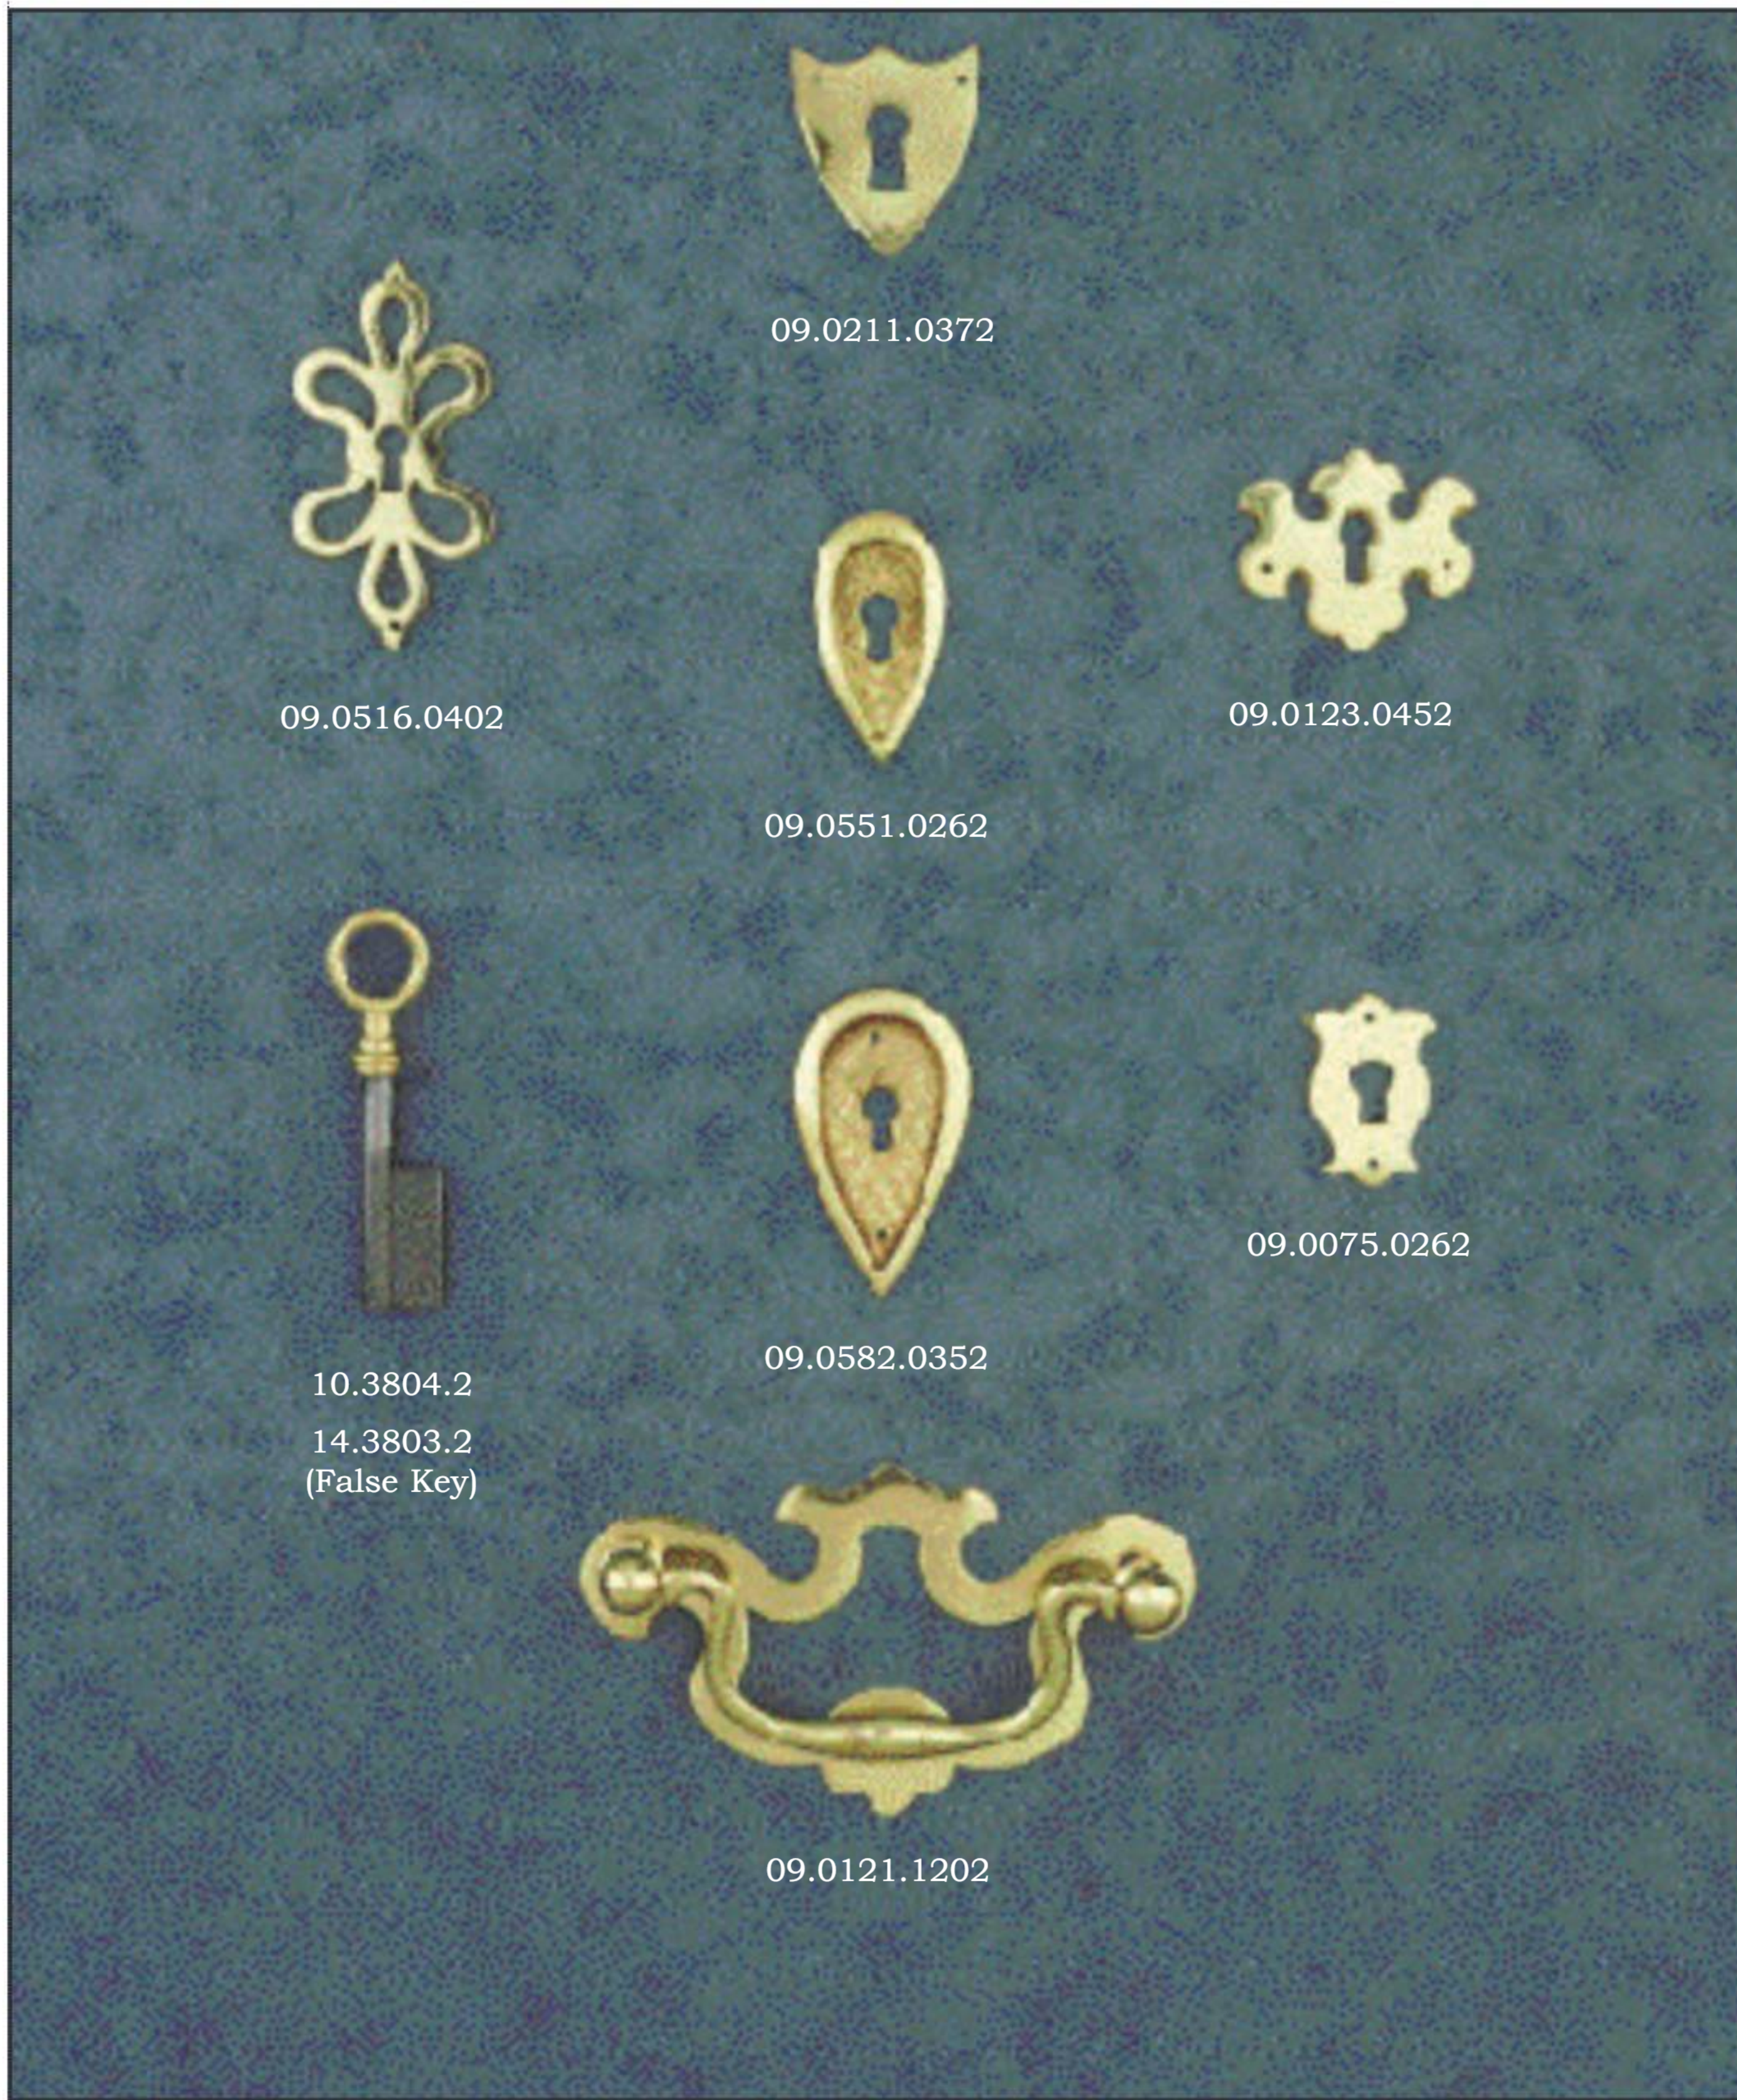

15.0670.0232

15.0609.0262

15.0519.0312

Height: 26

Height : 18

25.0770.0362

25.217.2

15.0269.0272

FRONT
15.0602.0242

Poli verni

Patine Louis XVI

*Polished Bronze
w/Lacquer*

***All MEASUREMENTS +/- 1mm**

Polished Bronze

Louis XVI
Bronze Patina

Polished Bronze
w/ Lacquer