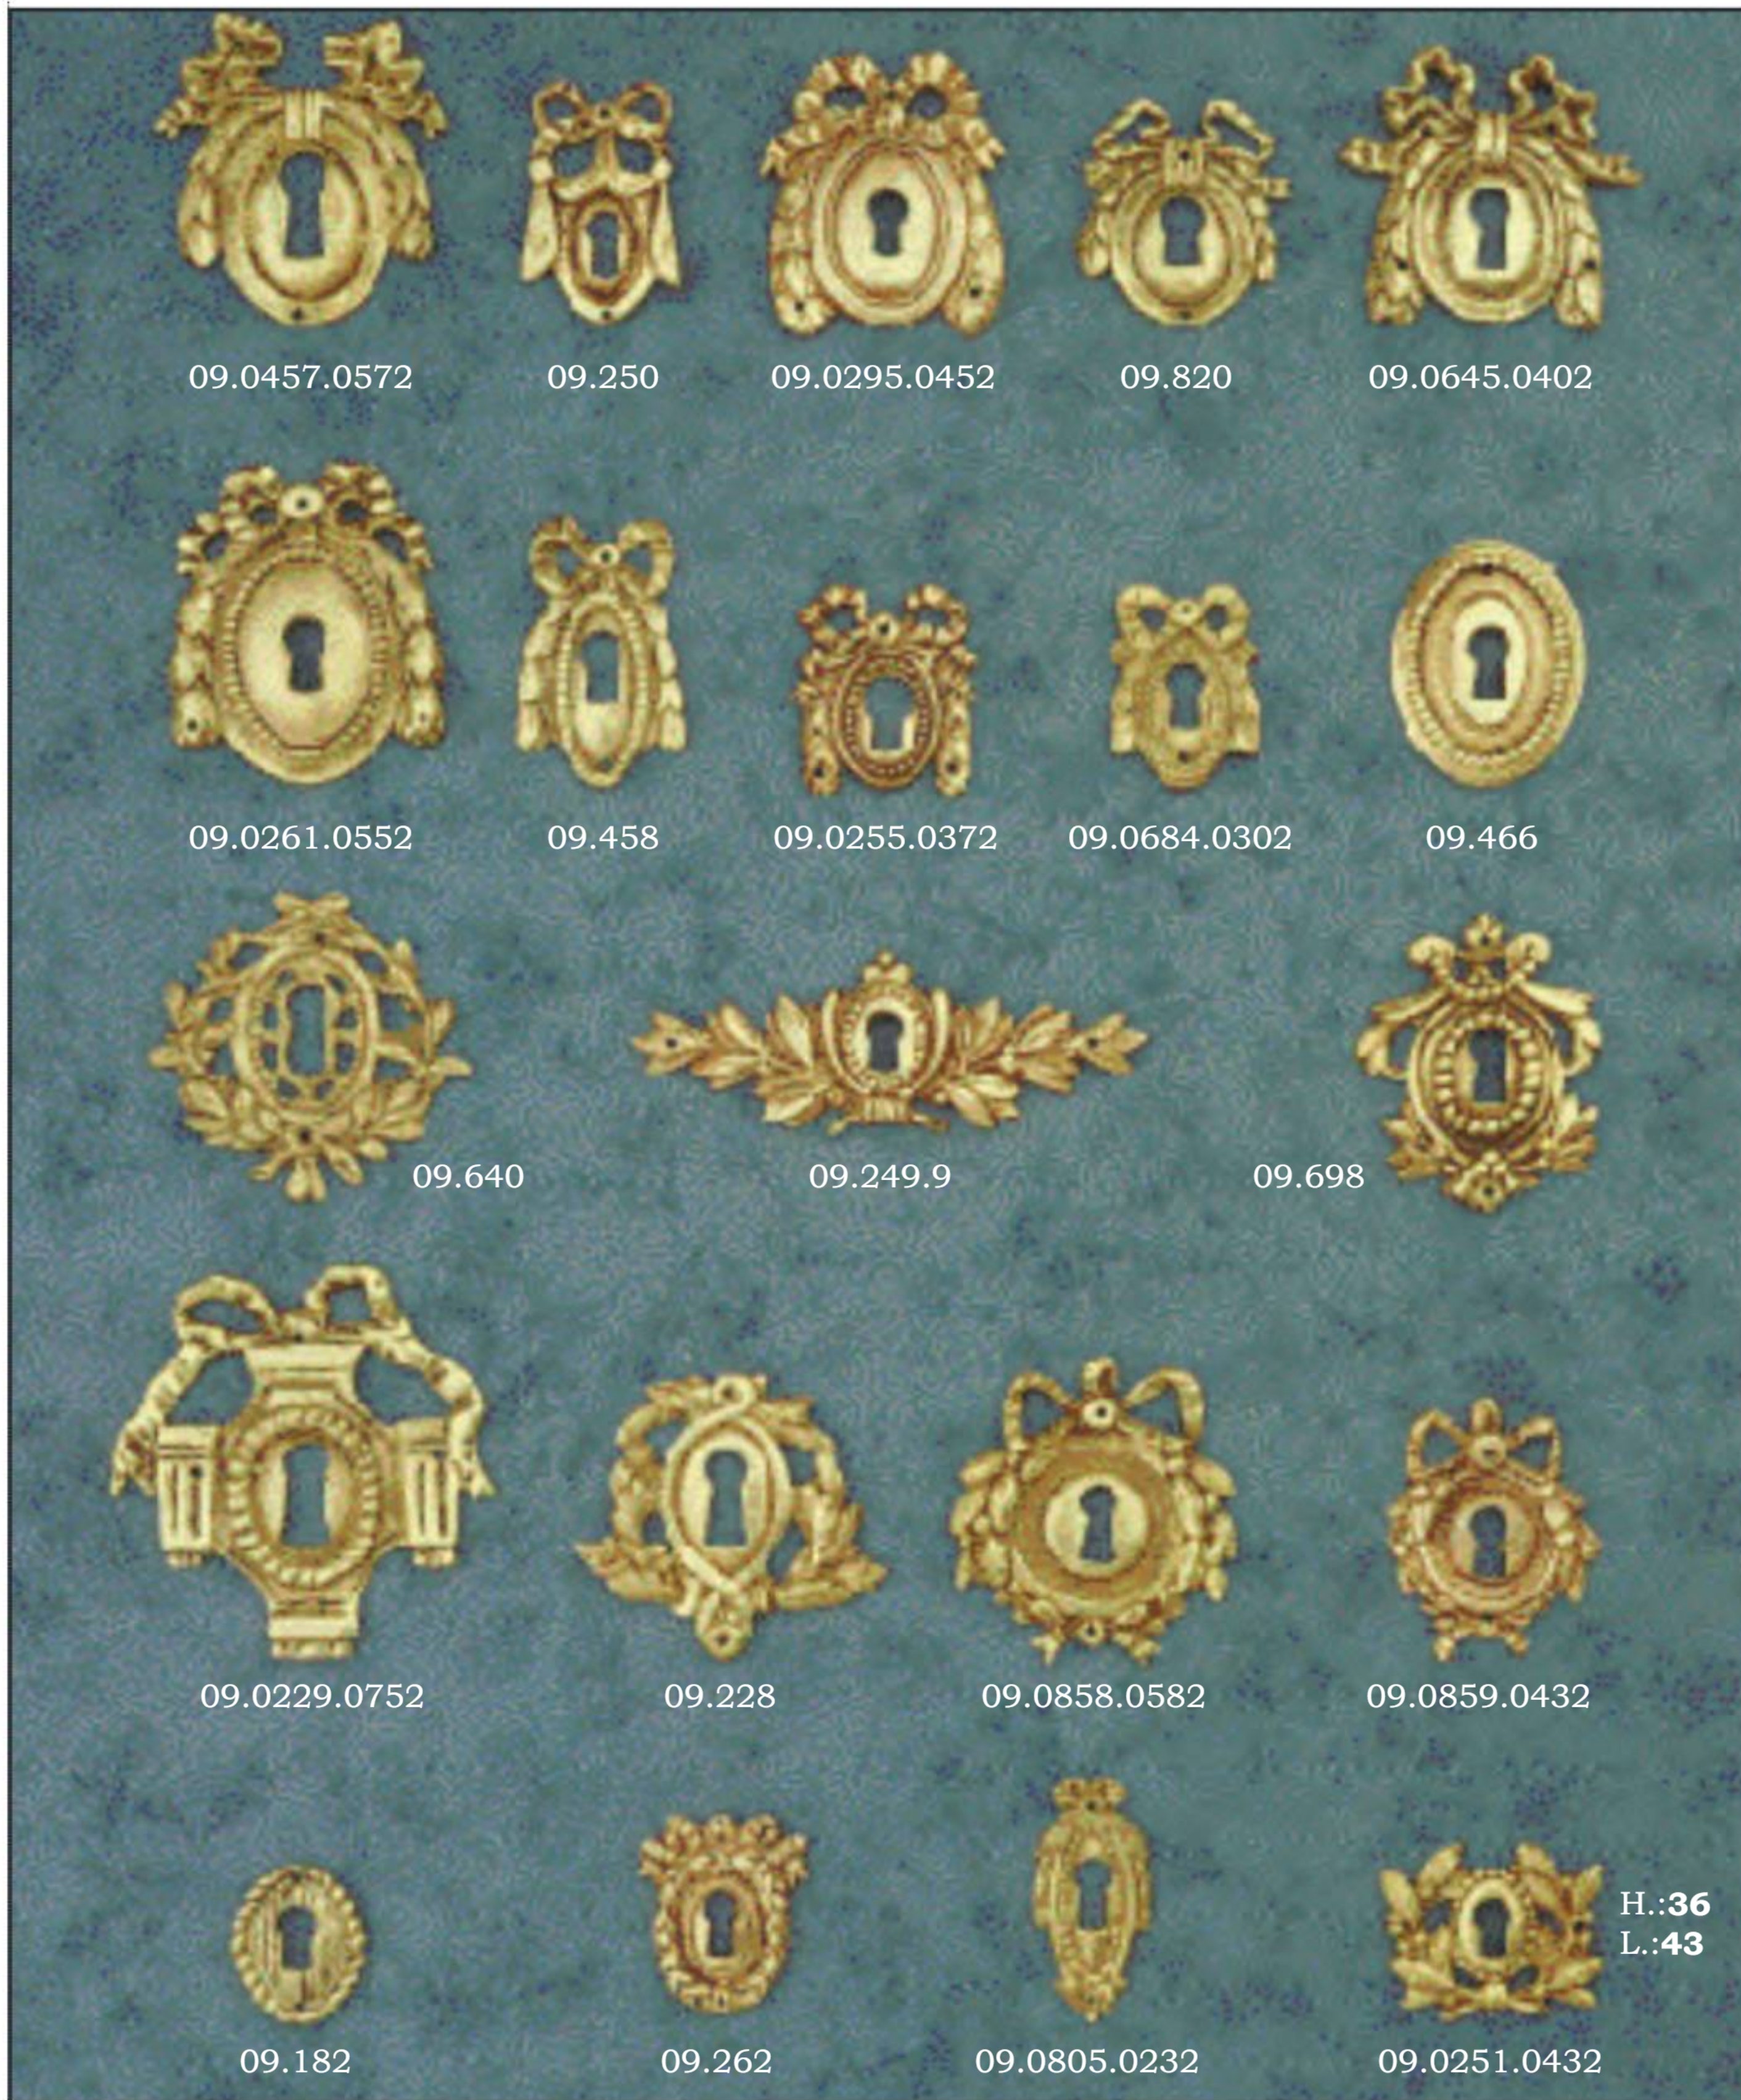

Height: **210**
Width: **65**
right and left

25.5113.2552

Height: **255**
Width: **37**

25.0639.2002

Height: **200**
Width: **35**

25.0618.1952

Height: **195**
Width: **50**

25.0632.3002

Height: **300**
Width: **60**

in millimeters

<p>25.5112.2802</p>  <p>Height: 95 Width: 280</p>	<p>25.0172.2002</p>  <p>Height: 75 Width: 200</p>
<p>25.0392.2802</p>  <p>Height: 108 Width: 270</p>	<p>25.0288.0652</p>  <p>Height: 34 Width: 65</p>
<p>25.0514.1602</p>  <p>Height: 45 Width: 160</p>	<p>25.0174.2252</p>  <p>Height: 60 Width: 225</p>

Polished Bronze

Louis XV
Bronze Patina

Polished Bronze
w/Lacquer

in millimeters

 25.0617.1452 Height: 145 Width: 45	 25.0370.0852 Height: 85 Width: 28	 25.5192.1002 Height: 100 Width: 40	 10.5221.0352 Height: 37 Width: 23	 10.0063.0402 Height: 45 Width: 26
 25.0399.0902 Height: 90 Width: 28	 25.177.1152 Height: 115 Width: 40	 25.0499.0552 Height: 55 Width: 15	 10.4431.2 Height: 47 Width: 32	 06.1289.152 Diam.: 15 06.1289.202 Diam.: 20 06.1289.252 Diam.: 25 06.1289.302 Diam.: 30 06.1289.352 Diam.: 35 06.1289.452 Diam.: 45
 25.0700.1202 Height: 120 Width: 33	 25.5192.0702 Height: 70 Width: 30	 10.5221.0402 Height: 50 Width: 30	 10.4431.0352 Height: 39 Width: 25	

in millimeters

	09.0457.0572 Height: 64 Width: 57		09.250 Height: 50 Width: 32		09.0295.0452 Height: 55 Width: 45		09.820 Height: 47 Width: 40		09.0645.0402 Height: 55 Width: 60
	09.0261.0552 Height: 65 Width: 55		09.458 Height: 55 Width: 34		09.0255.0372 Height: 43 Width: 37		09.0684.0302 Height: 40 Width: 30		09.466 Height: 50 Width: 38
	09.640 Height: 61 Width: 61		09.249.9 Height: 40 Width: 102		09.698 Height: 60 Width: 48		09.0229.0752 Height: 80 Width: 75		09.228 Height: 58 Width: 63
	09.0858.0582 Height: 63 Width: 58		09.0859.0432 Height: 53 Width: 43		09.182 Height: 33 Width: 26		09.262 Height: 42 Width: 33		09.0805.0232 Height: 50 Width: 23