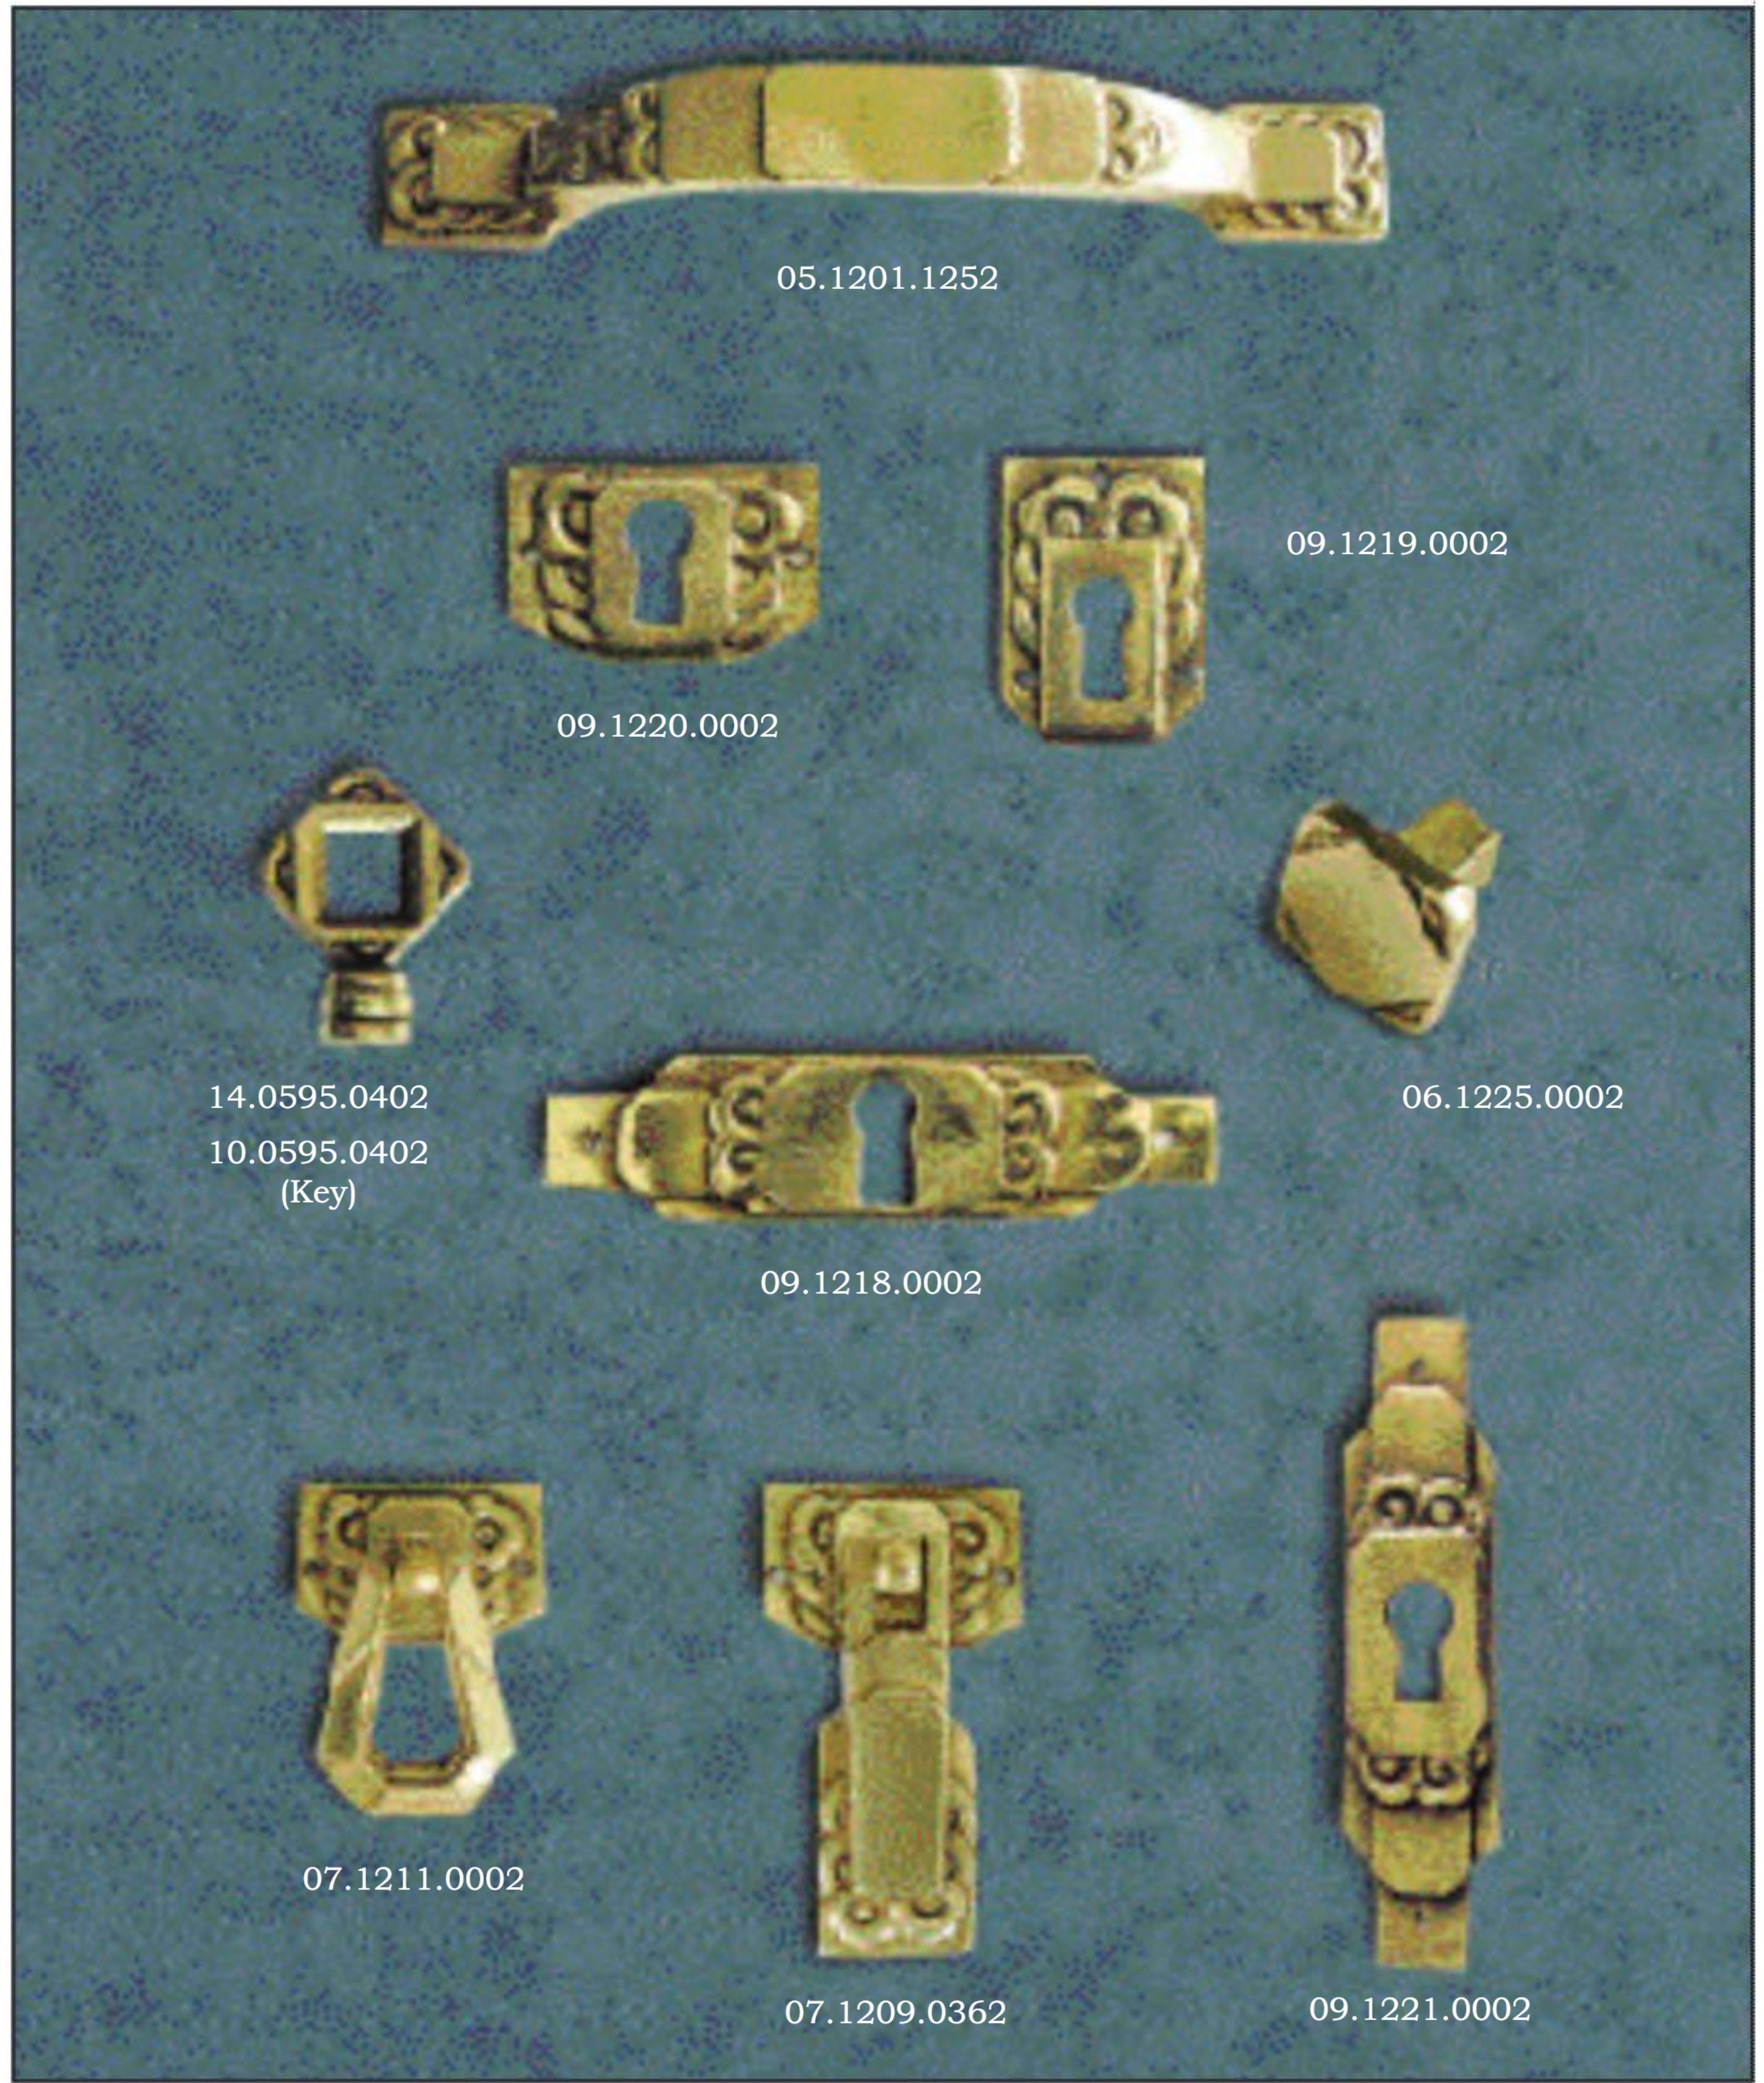

Height: 64
Width: 35

Polished Bronze

Louis XVI
Bronze Patina

Polished Bronze
w/Lacquer

in millimeters

10.0595.0402

Height: **31**
Width: **24**

05.1201.1252

Height: **17**
Width: **125**
C.C.: **80**

07.1209.0362

Plate:
25 x 36
Pull:
57 x 22

07.1211.0002

Platine:
25 x 36
Pendant:
35 x 25

09.1218.0002

Height: **20**
Width: **77**

09.1219.0002