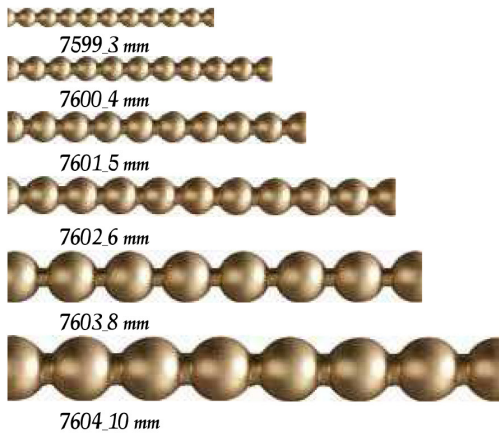

BRASS BEADS AND STRIPS

Brass beads with spacing