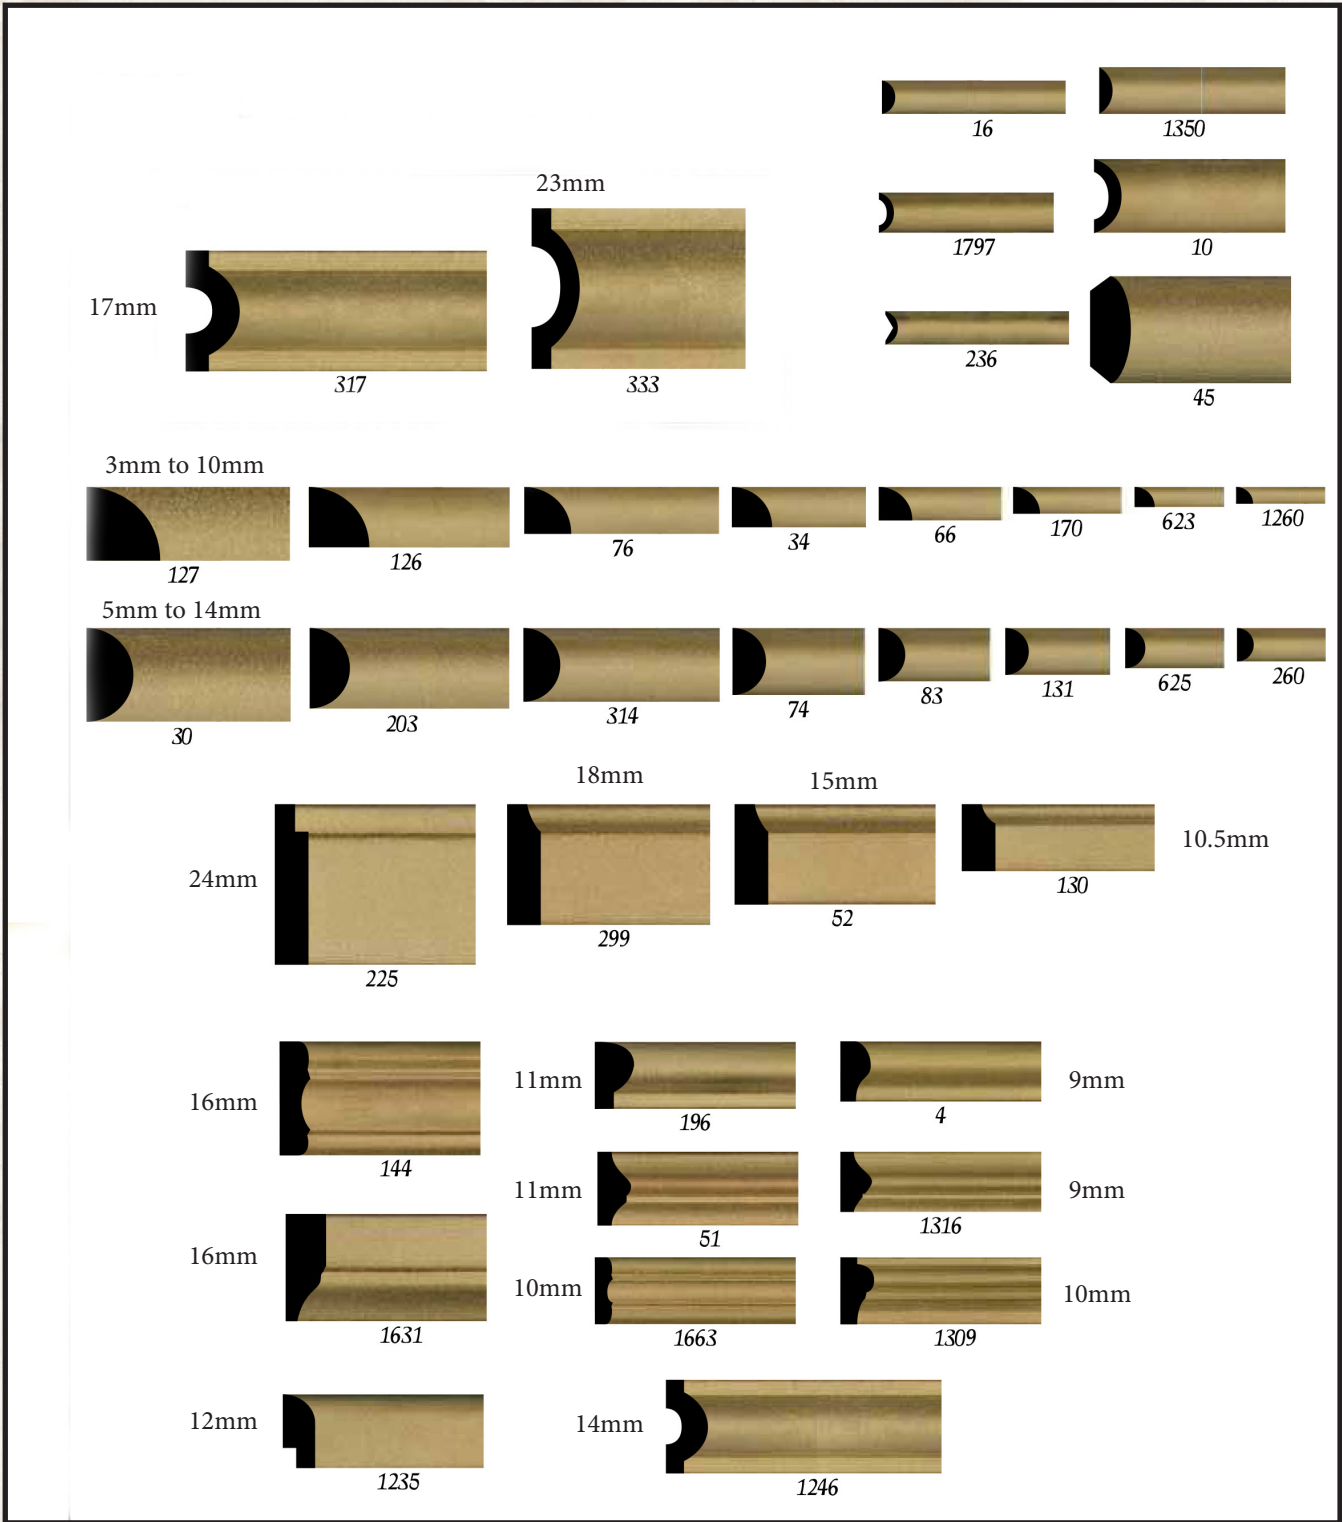

EXTRUDED BRASS MOULDINGS

Thickness profile in black

E.H.F./Gerber Hinge Company, 661-777-8453, info@gerberhinge.com